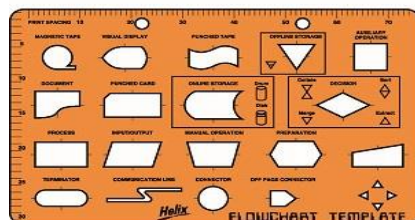

RULERS

- Clear Plastic Ruler 30cm $0.45
- Wooden Ruler 30cm $0.50
- Mad Maths Rulers $10.40
- Formula, Fractions or Times Table
- Sketchmaster Ruler $2.90
- Mathomat Ruler $5.05
- Mathematician Ruler $3.30
- Number Line Ruler $0.95